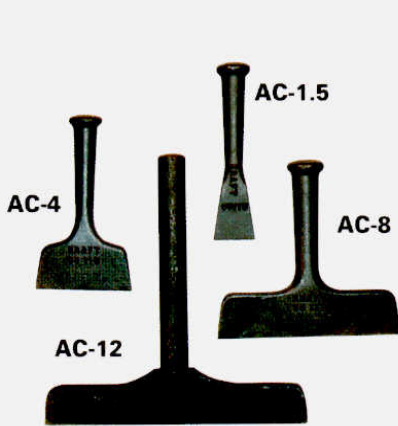

**PT-360**  
New England Basket Weave  
24"x36"

**PT-9**  
Stone Texture  
Touch-up Roller  
9"

**PT-6**  
Stone Texture Touch-up Roller 6"

Red

Yellow

Blue

**PT-340**  
Walkway Slate 18"x36"

Aluminum Chisels